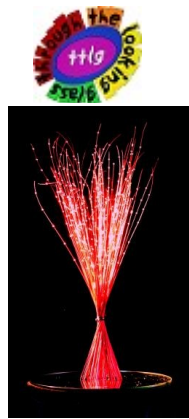

*\$880.00*

*Crystal willow table center with 6 tea lights*

*Black 3 meter round table cloth Pink chiffon runner*

*Pink chair cover with black sash or band*

*\$13.00 per guest*

*LED light beaded reeds table center gold,silver or red  
and mirror base.*