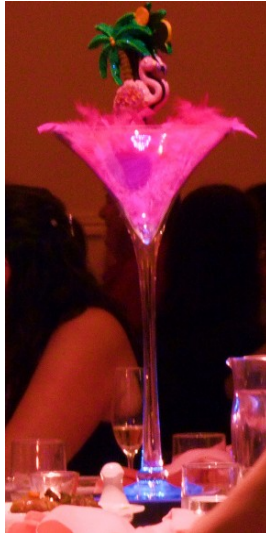

*Dream your own table center using our
Self Lighting Extra Large Martini Glasses*

*Extra large Martini glass with LED bright lights and Mirror Base
$22.00 each
or
Back to basics*